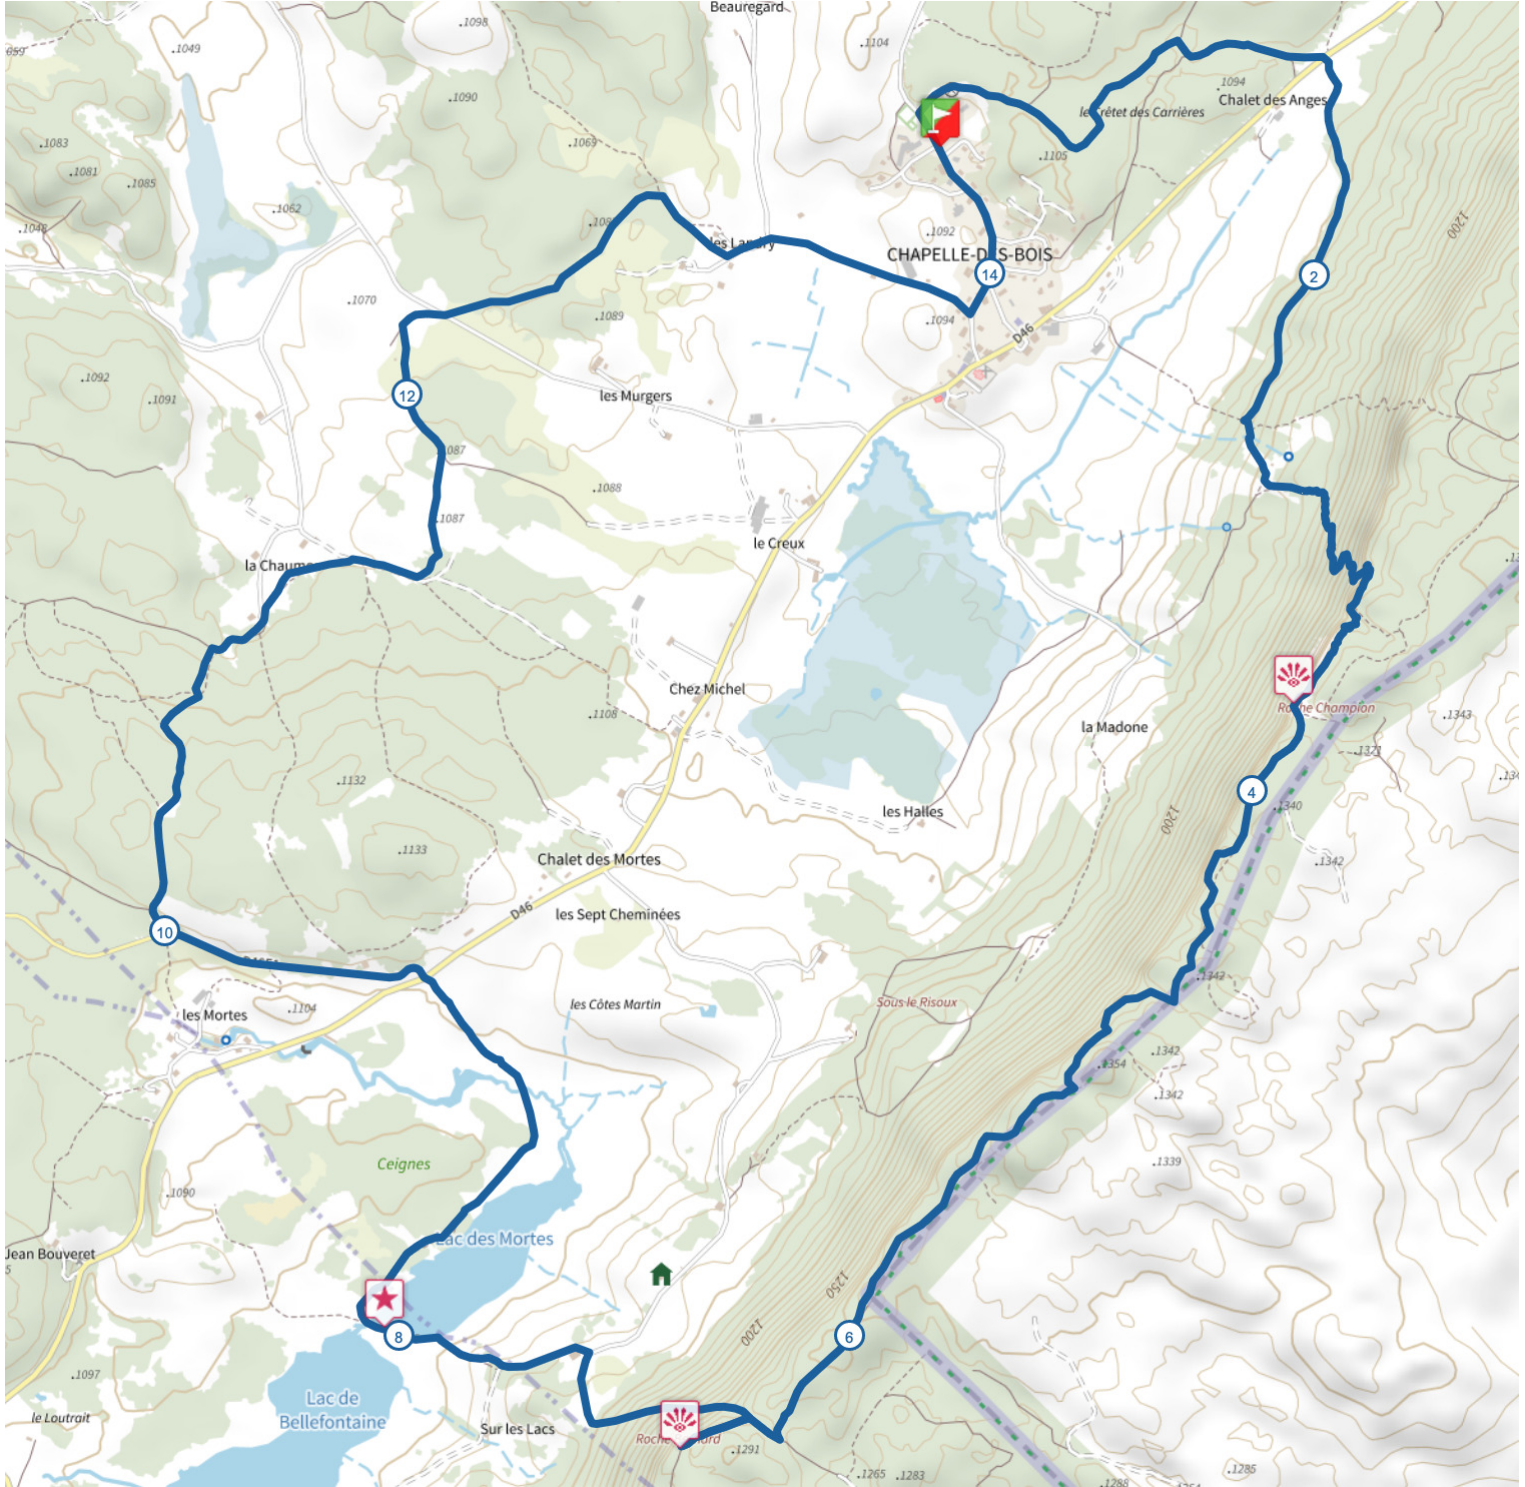

Circuit 3 - Roche Champion - Roche Bernard

14.3 km 410 m 410 m

Trail

> 10% > 20% > 30%

<https://espacestrail.run> - ©IGN 2023