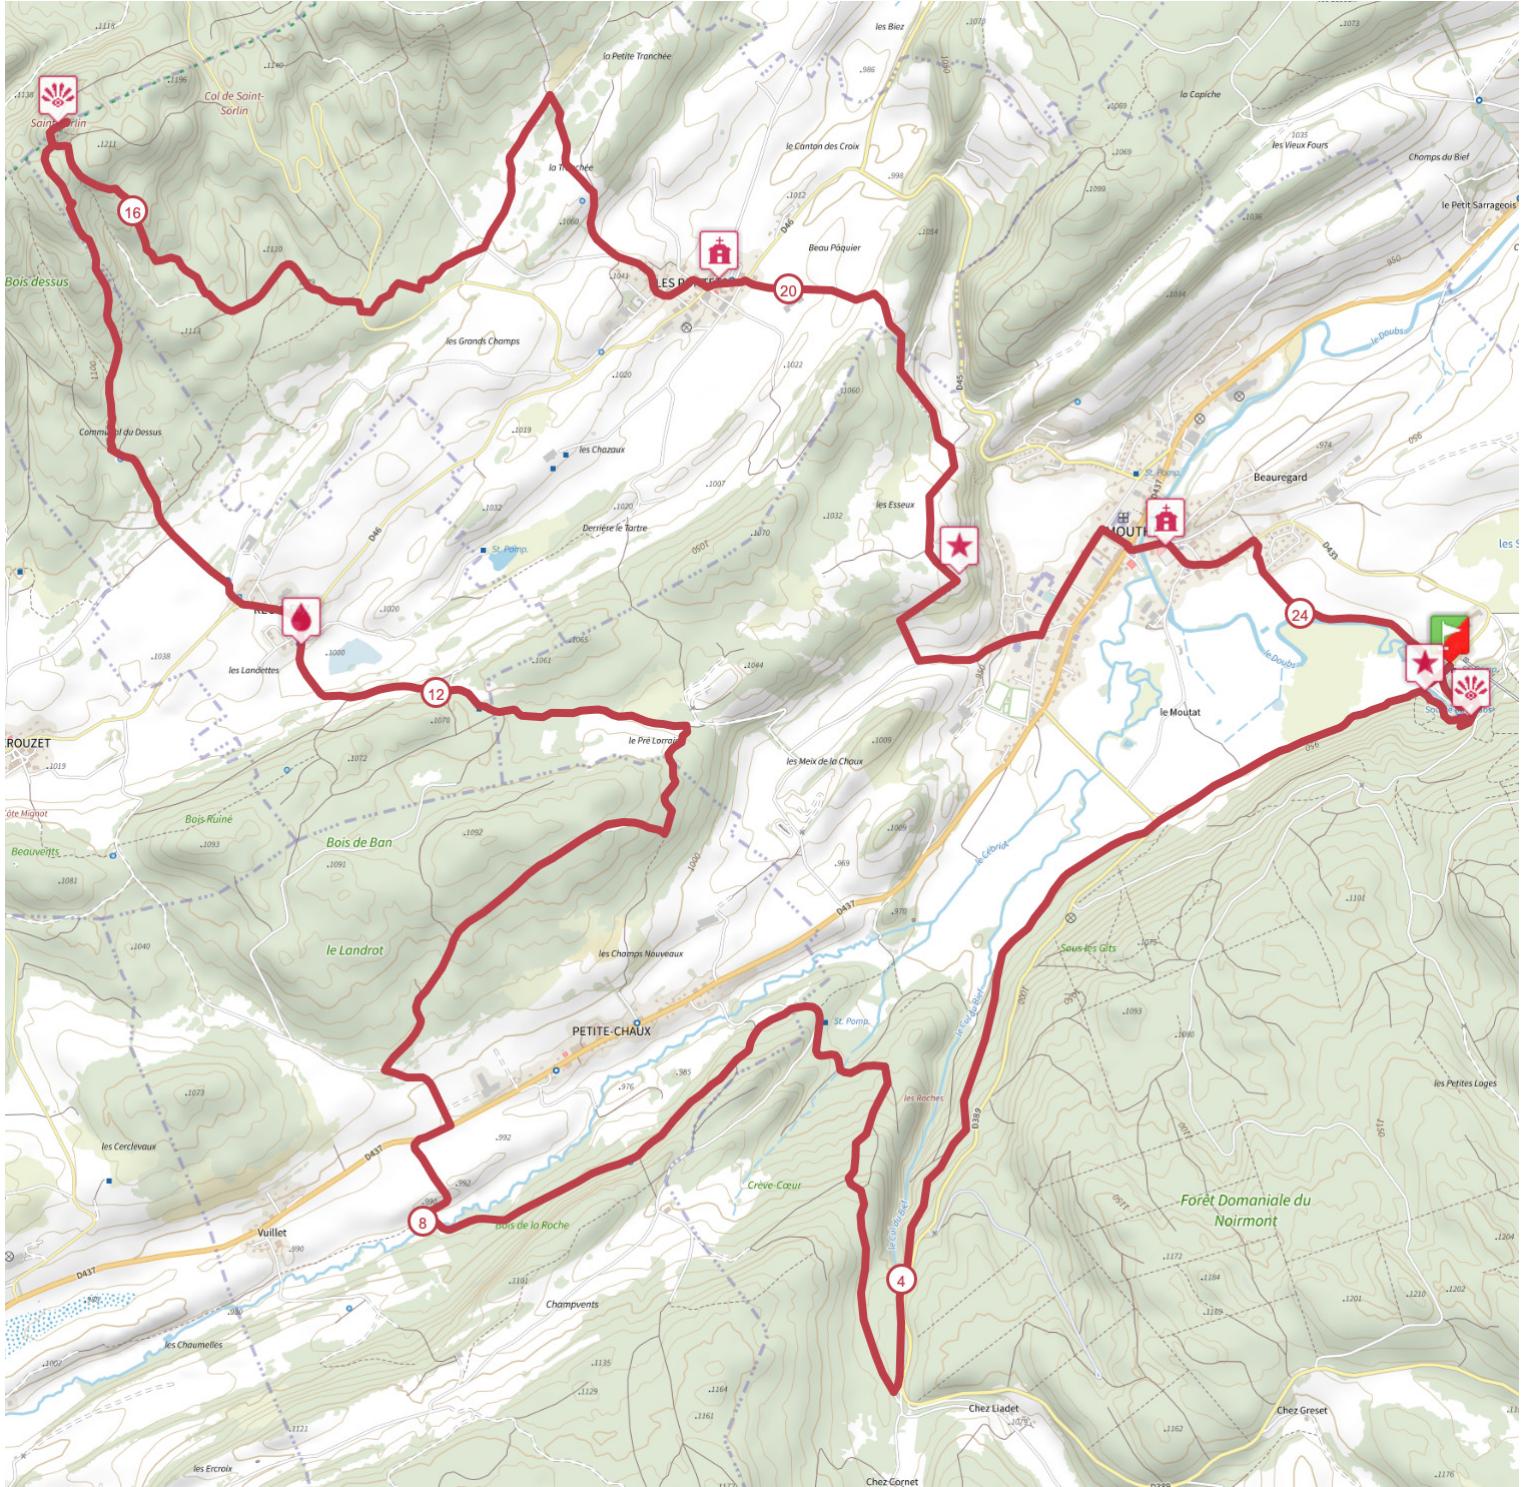

Circuit 13 - Mouthe - Saint Sorlin

24.8 km 680 m 680 m

Trail

> 10% > 20% > 30%

<https://espacestrail.run> - ©IGN 2023