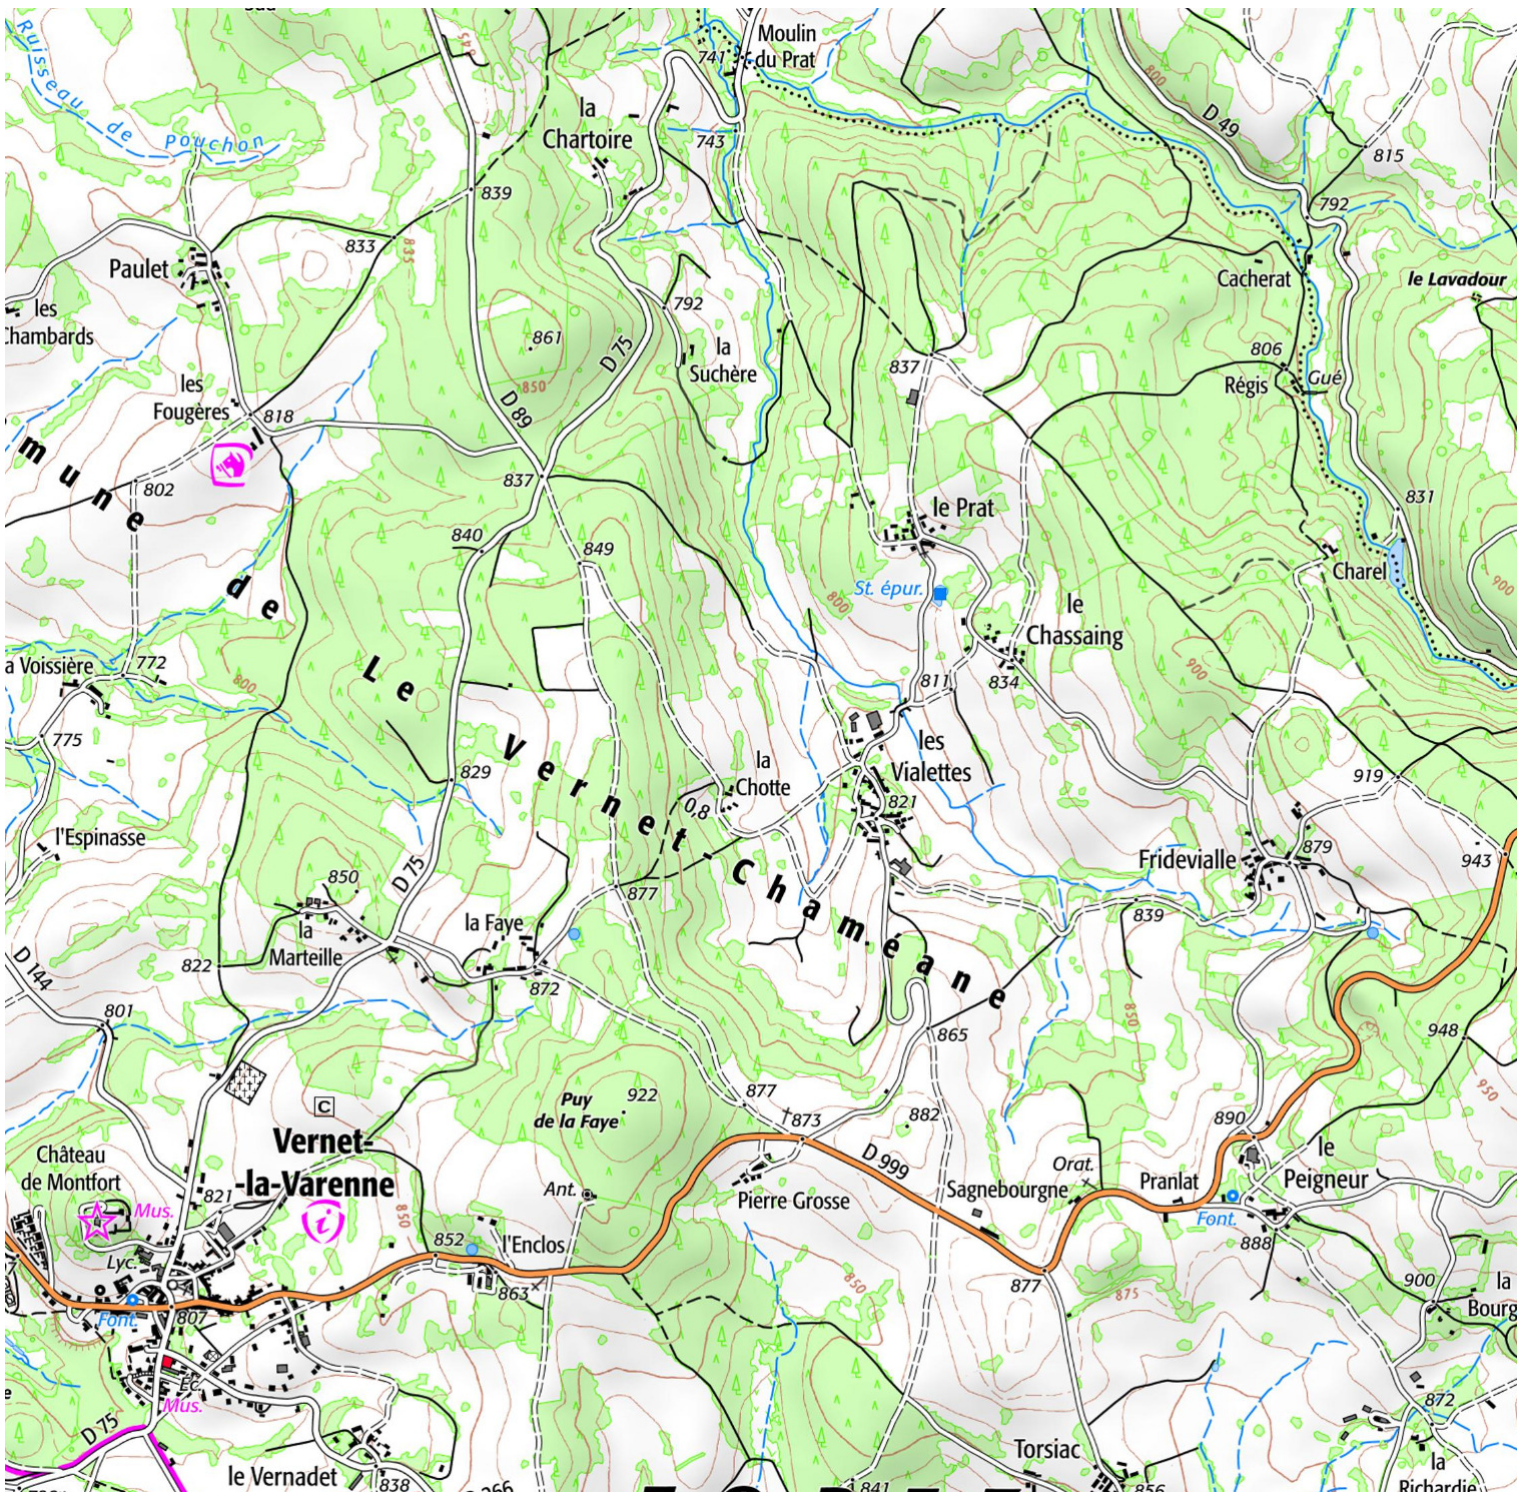

# Circuit 13 - La Chartoire - Fridevialle

11.96 km 360 m 360 m

Trail

> 10% > 20% > 30%

<https://espacestrail.run> - ©IGN 2025